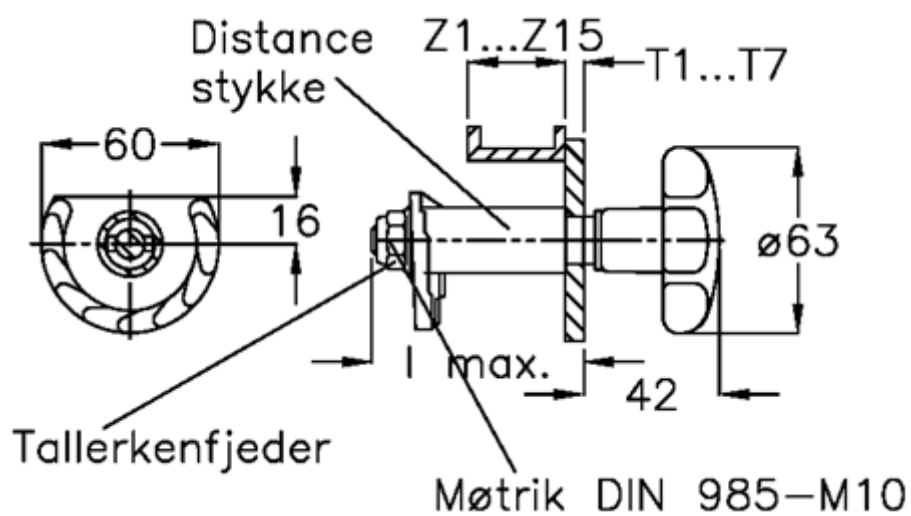

Article number: 20894713

Description: E+G Door lock  
GN 117-SG-T7-Z13

## Measures

Cam thickness = 36-45